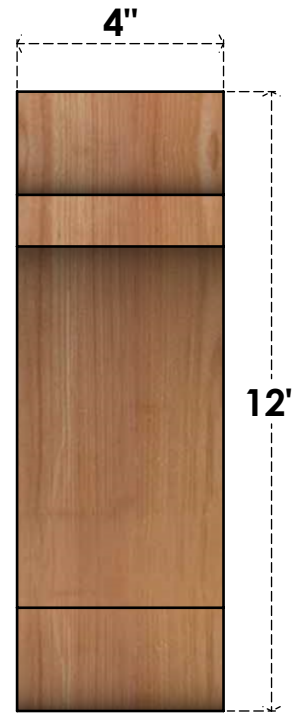

BRC04X08X12OLY00RWR

4"W X 8"D X 12"H OLYMPIC ROUGH SAWN BRACE, WESTERN RED CEDAR

SIDE

FRONT

EKENA MILLWORK
 2300 WEST MAIN ST.
 CLARKSVILLE, TX 75426
 TOLL FREE: 866-607-0453
 WWW.EKENAMILLWORK.COM

NOTES

1. INSTALLATION TO BE COMPLETED IN ACCORDANCE WITH MANUFACTURER'S SPECIFICATIONS.
2. DRAWING MAY NOT BE TO SCALE
3. THIS DRAWING IS INTENDED FOR DESIGN AND PLANNING PURPOSES ONLY.
4. ALL INFORMATION CONTAINED HEREIN WAS CURRENT AT THE TIME OF DEVELOPMENT BUT MUST BE REVIEWED AND APPROVED BY THE PRODUCT MANUFACTURER TO BE CONSIDERED ACCURATE.
5. PRODUCTS ARE NOT KILN DRIED. THIS ITEM IS UNIQUE AND WILL CONTAIN THE NATURAL VARIATIONS THAT THE WOOD SPECIES OFFERS. THIS MAY RESULT IN VARIATIONS UP TO 1/4"