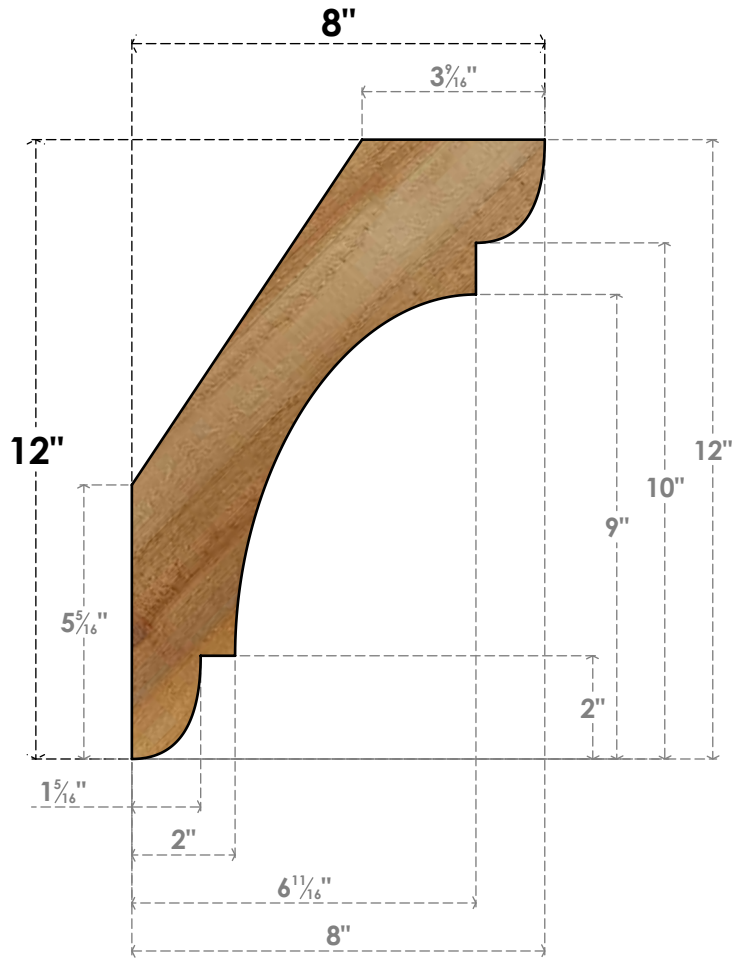

BRC04X08X12OLY00RWR

4"W X 8"D X 12"H OLYMPIC ROUGH SAWN BRACE, WESTERN RED CEDAR

SIDE

FRONT

EKENA MILLWORK
 2300 WEST MAIN ST.
 CLARKSVILLE, TX 75426
 TOLL FREE: 866-607-0453
 WWW.EKENAMILLWORK.COM

NOTES

1. INSTALLATION TO BE COMPLETED IN ACCORDANCE WITH MANUFACTURER'S SPECIFICATIONS.
2. DRAWING MAY NOT BE TO SCALE
3. THIS DRAWING IS INTENDED FOR DESIGN AND PLANNING PURPOSES ONLY.
4. ALL INFORMATION CONTAINED HEREIN WAS CURRENT AT THE TIME OF DEVELOPMENT BUT MUST BE REVIEWED AND APPROVED BY THE PRODUCT MANUFACTURER TO BE CONSIDERED ACCURATE.
5. PRODUCTS ARE NOT KILN DRIED. THIS ITEM IS UNIQUE AND WILL CONTAIN THE NATURAL VARIATIONS THAT THE WOOD SPECIES OFFERS. THIS MAY RESULT IN VARIATIONS UP TO 1/4"